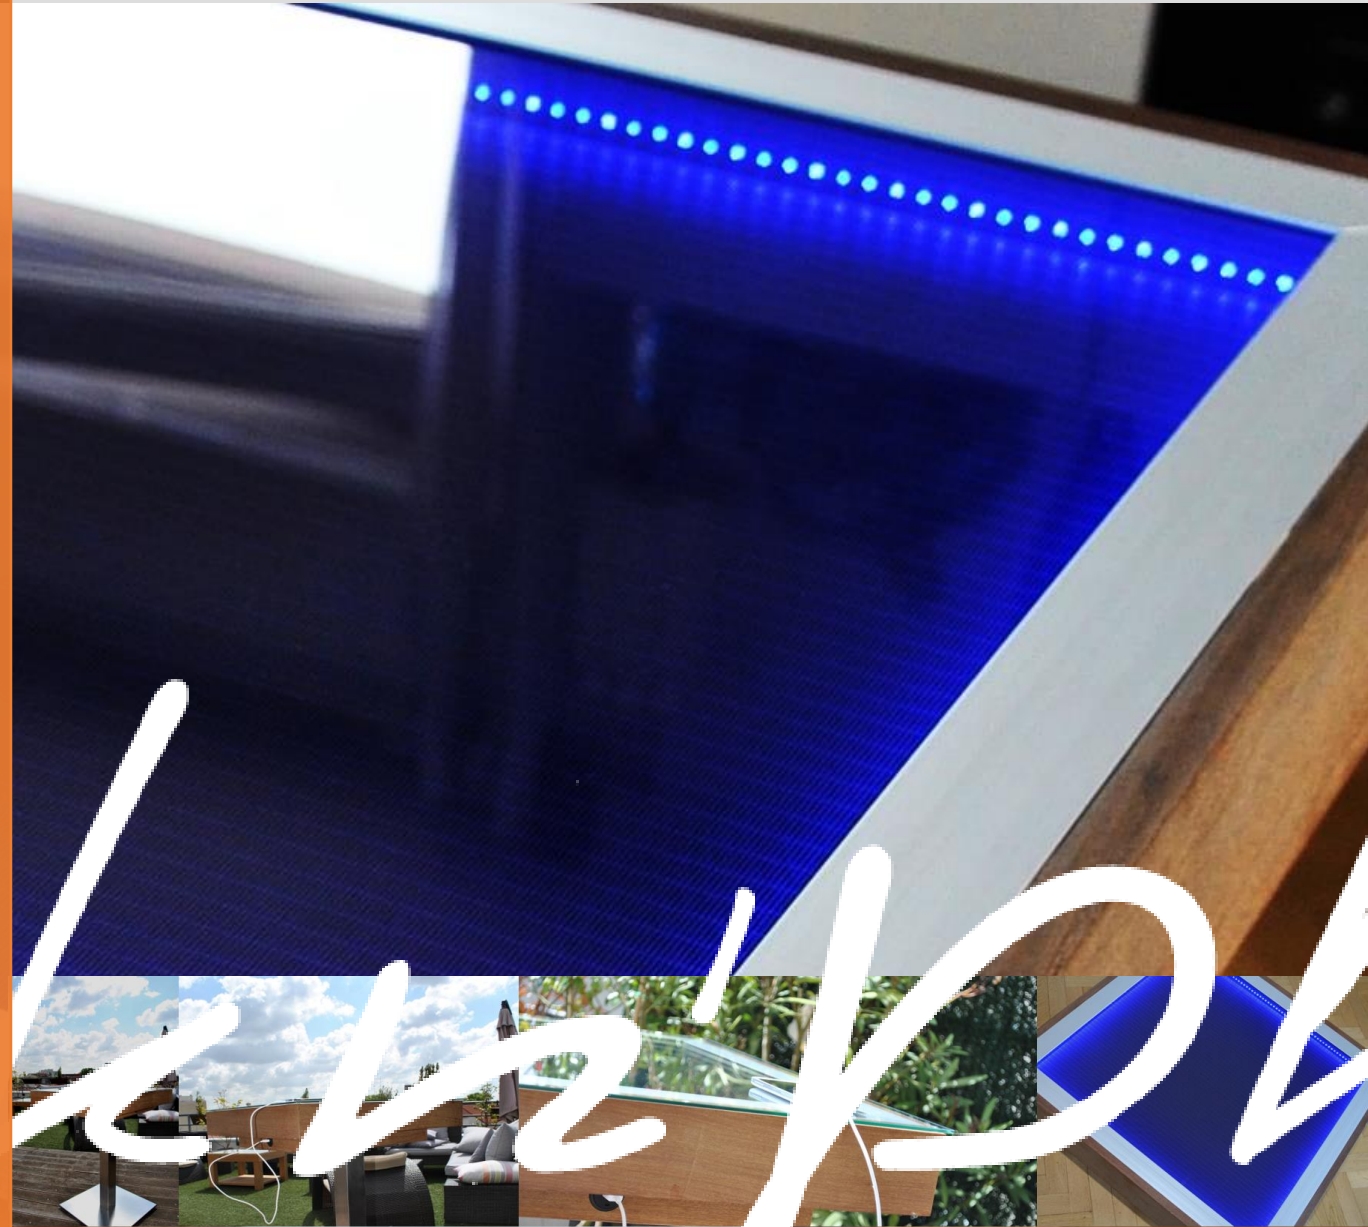

Dimensions

L 70 x P 70 x H 45 cm – 25 kg

Material

HPL compact outdoor

Equipments

Black solar glass & transparent glass
1 port USB – Led RGB

From 1180 €

High table – Classic 1

Dimensions

L 70 x P 70 x H 101 cm – 25 kg

Material

HPL compact outdoor
Base inox

Equipments

Blue solar glass 10%
2 port USB – Led 1 color

From 980 €

High table – Classic2

Dimensions

L 70 x P 70 x H 101 cm – 25 kg

Material

HPL compact outdoor

Base inox

Equipments

Black solar glass & white diffusing glass

2 port USB – Led 1 color