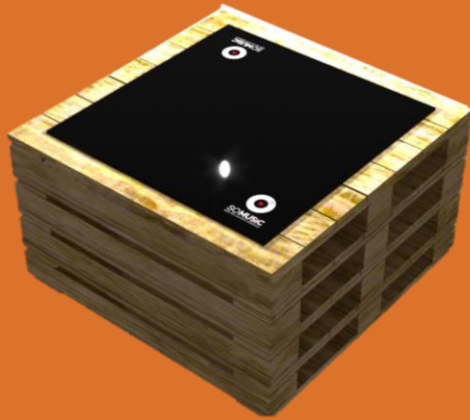

Dimensions

L 70 x P 70 x H 101 cm – 25 kg

Material

HPL compact outdoor

Base inox

Equipments

Black solar glass & white diffusing glass

2 port USB – Led 1 color

From 950 €

4

U

Low table - Bridge

Dimensions
L 93 x P 39 x H 47 cm – 20 kg

Material
HPL compact outdoor

Equipments
Black solar glass
2 port USB – 1 port Qi

From 980 €

Table - Bridge

Dimensions
L 120 x P 45 x H 75 cm – 49 kg

Material
HPL compact outdoor

Equipments
Blue solar glass 20%
2 port USB – 1 port Qi - Led 1 color

From 1480 €

4 U

Table – Pale 1

Dimensions
L 70 x P 70 x H 75 cm – 20 kg

Material
Pallet wood

Equipments
Black solar glass
2 port USB – Led 1 color

From 750 €

Table – Pale 2

Dimensions
L 70 x P 40 x H 45 cm – 20 kg

Material
Pallet wood

Equipments
Green solar glass 10%
2 port USB - Led 1 color